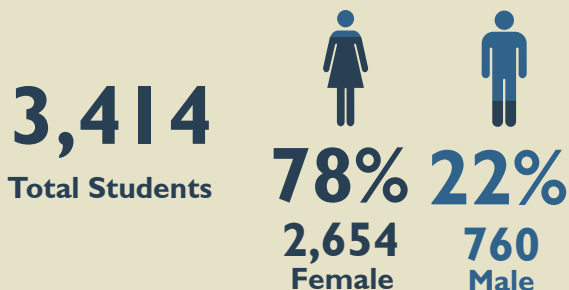

Annual Tuition and Fees

Cost of education per student: \$ 4,120
Fees paid by a student: \$ 1,800 - \$ 2,500

Location

Rue des Freres #5,
Bethlehem-Palestine

Mailing Address

P.O. Box 11407
Jerusalem 92248

408
Employees