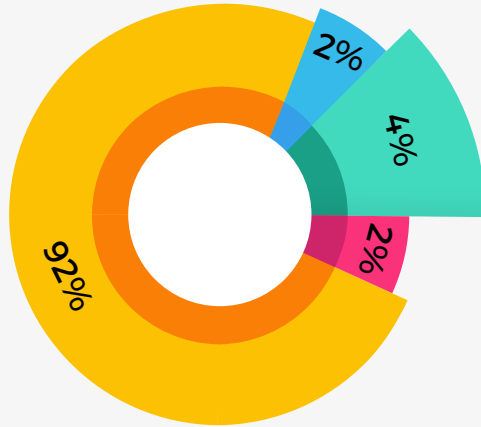

BETHLEHEM
UNIVERSITY

جامعة بيت لحم

Facts & Figures

Fall 2023

Student Enrollment

■ Baccalaureate.....2,962
 ■ Diploma in Education..... 49
■ Master139
 ■ Associate Diploma..... 76

Teacher to Student Ratio 1/14