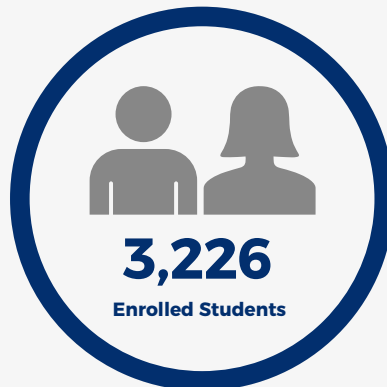

Founded
1973

Accreditation

Accredited by the Palestinian Ministry of Higher Education and Scientific Research

Vice Chancellor

Brother Peter Bray, FSC EdD.

Institutes & Centers

- Abdel Rahman Zuroub Teachers' Resource Center
- Brother Vincent Malham Center
  - Arabic School for Foreigners
  - Palestinian Traditional Music Archive
- Center for Advanced Studies and Research in the field of International Cooperation and Development
- Hereditary Research Laboratory
- Palestine Museum of Natural History
  - Palestine Institute of Biodiversity & Sustainability
- UNESCO Biotechnology Educational and Research Center
- Water and Soil Environmental Research Unit
- Bethlehem Business Incubator
- Yunus Social Business Center
- Turathuna: George Nasra Center for Palestinian Heritage
- Dr. Said Ayyad Center for Interactive Media and Communication
- Samir Aweidah Clinical Simulation Center
- Bethlehem University Tourism Institute

Membership

- Palestinian Council of Higher Education (Founding Member)
- Association of Arab Universities (AAU)
- Association of Catholic Colleges and Universities (ACCU)
- International Association of Lasallian Universities (IALU)
- International Federation of Catholic Universities (IFCU)
- Lasallian Association of College and University Presidents (LACUP)

Annual Tuition and Fees

Average Tuition & Fees charged to students: $1,800 - $2,500
Average Cost of Education per Student: $4,000

Location

Rue des Freres # 5
Bethlehem-Palestine

Mailing Address

P.O. Box 11407
Jerusalem 92248