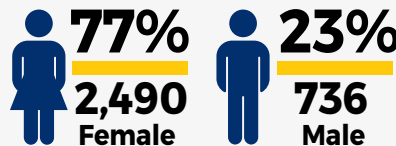

Student Home Locations

Location	Count	Percentage
Bethlehem	1,673	51.86%
Jerusalem	1,200	37.20%
Hebron	327	10.14%
Other	26	0.8%
Total:	3,226